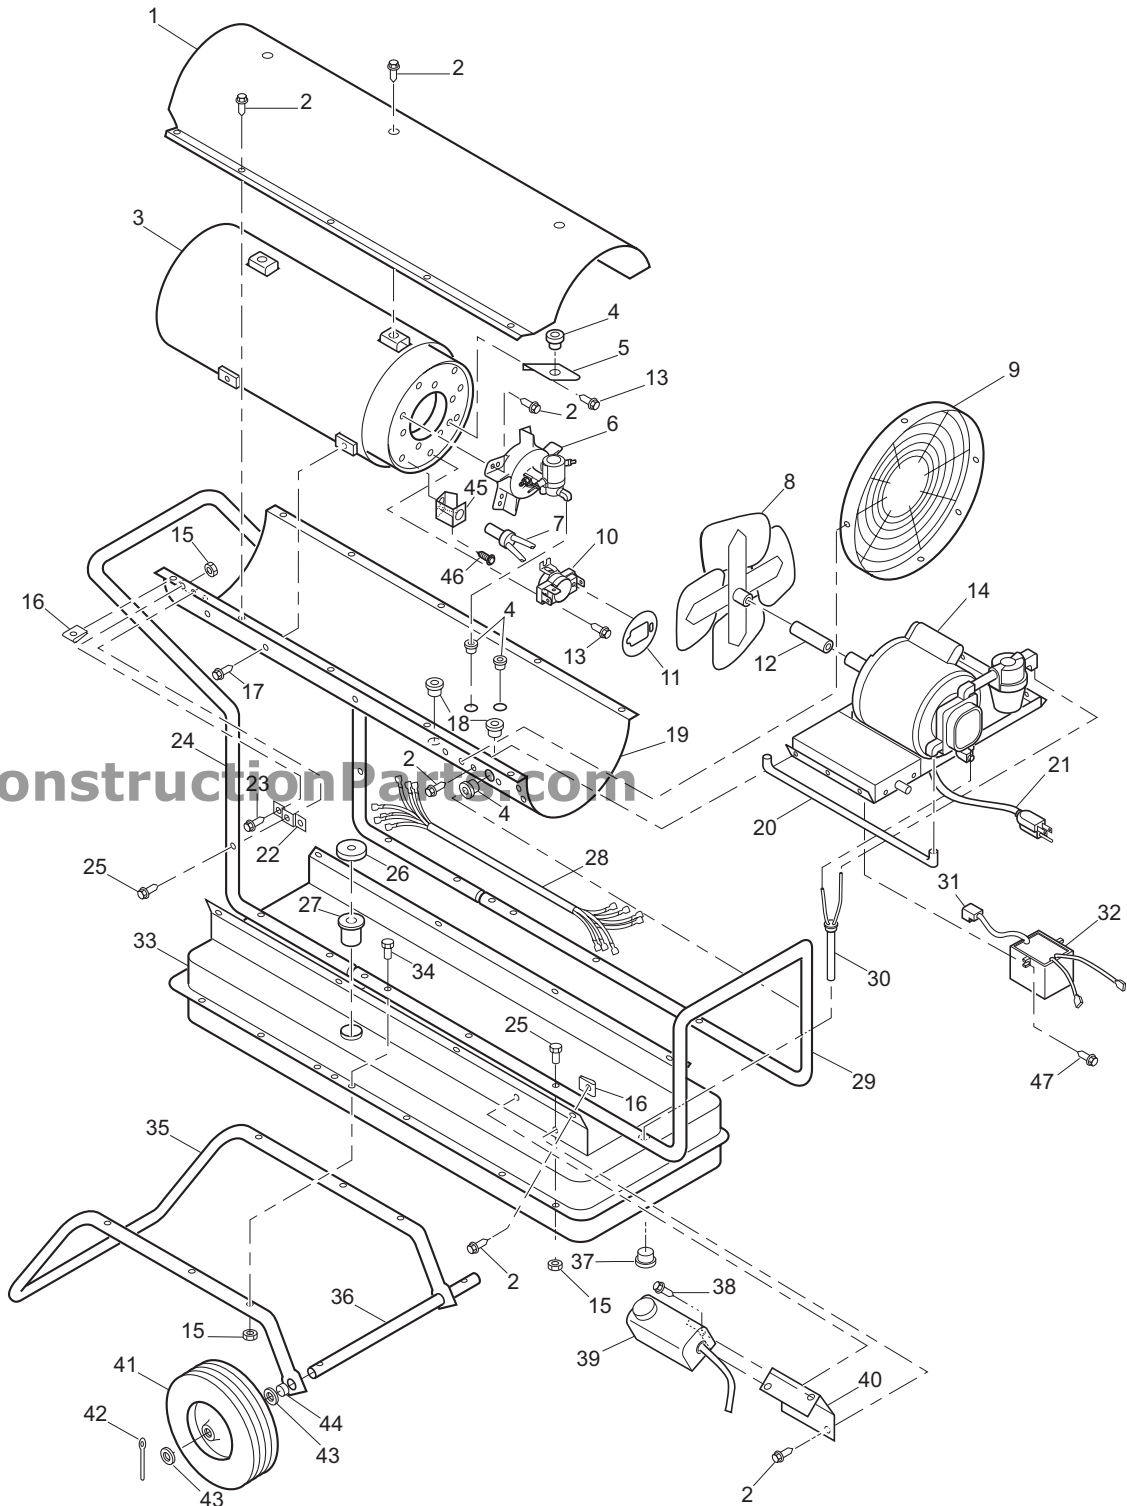

ILLUSTRATED PARTS BREAKDOWN
ConstructionParts.com **888-634-4289**

ConstructionParts.com **888-634-4289**

PARTS LIST

ConstructionParts.com
888-634-4289

MODEL CP600AK
This list contains replaceable parts used in your heater. When ordering parts, follow the instructions on the back page of this manual.

REF.	NO.	PART NO.	DESCRIPTION	QTY.
	1	130-21889	Upper Shell	1
	2	130-20805	Screw, #10-16 x 1/2"	28
	3	130-21890	Combustion Chamber & Shield	1
	4	130-20931	Bushing	5
	5	130-21891	Air Deflector	5
	6	**	Burner Head Assembly	1
	7	130-21892	Photocell Assembly	1
	8	130-21893	Fan	1
	9	130-21894	Fan Guard	1
	10	120-20938	Fan Switch	1
	11	120-20939	Fan Switch Cover	1
	12	130-20941	Sleeve	1
	13	130-20806	Screw, #10-16 x 3/8"	15
	14	**	Motor & Pump Assembly	1
	15	130-20818	Hex Nut, 1/4-20	18
	16	130-20936	Clip Nut	18
	17	130-20815	Screw, #12-14 x 1/2"	4
	18	130-20932	Bushing	2
	19	130-21895	Lower Shell	1
	20	130-21896	Fuel Line	1
	21	120-20892	Power Cord	1
	22	130-21897	Support Bracket	2
	23	130-21898	Screw, 1/4-20 x 3/8"	4
	24	130-21899	Front Handle	1
	25	130-20816	Screw, 1/4-20 x 1 1/2"	6
	26	130-20944	Fuel Cap	1
	27	130-20946	Filler Neck Screen	1
	28	130-21900	Wire Harness	1
	29	130-21901	Rear Handle	1
	30	400-21902	Fuel Line Assembly	1
	31	120-20891	Ignition Boot	1
	32	120-20890	Electronic Ignitor	1
	33	130-21903	Fuel Tank	1
	34	130-21904	Screw, 1/4-20 x 2 3/4"	8
	35	130-21905	Wheel Support Frame	1
	36	130-20848	Axle	1
	37	130-20945	Drain Plug	1
	38	130-21906	Screw, #6-32 x 3/8"	2
	39	120-20898	Thermostat	1
	40	130-21907	Thermostat Bracket (Black)	1
	41	130-20847	Wheel	2
	42	130-20824	Cotter Pin, 5/32 x 1 1/4"	2
	43	130-20823	Flatwasher, 5/8"	4
	44	130-20849	Wheel Spacer	2
	45	130-21908	Photocell Bracket	1
	46	130-21909	Screw, #6-32 x 3/8"	2
	47	130-20807	Screw, #10-16 x 3/4"	2
	Δ	*	Internal Lockwasher No. 6	2
	Δ	130-21910	Nut, 6-32	2

* Standard hardware item

** Not available as complete assembly. See page 18.

Δ Not shown.