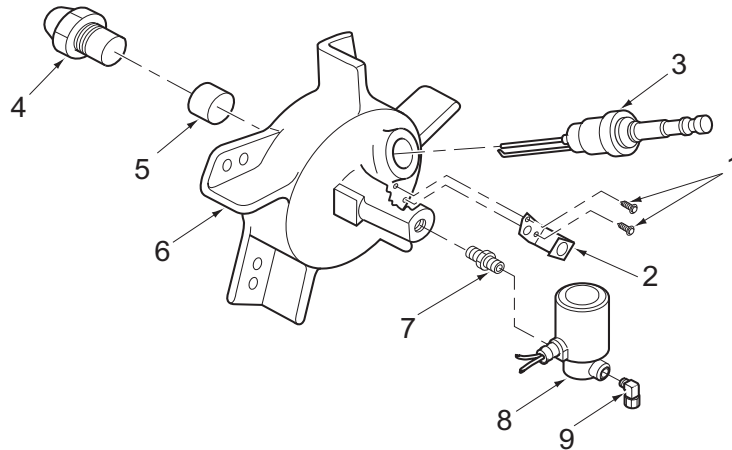

ILLUSTRATED PARTS BREAKDOWN
BURNER HEAD ASSEMBLY 350,000 AND 600,000 BTU/HR