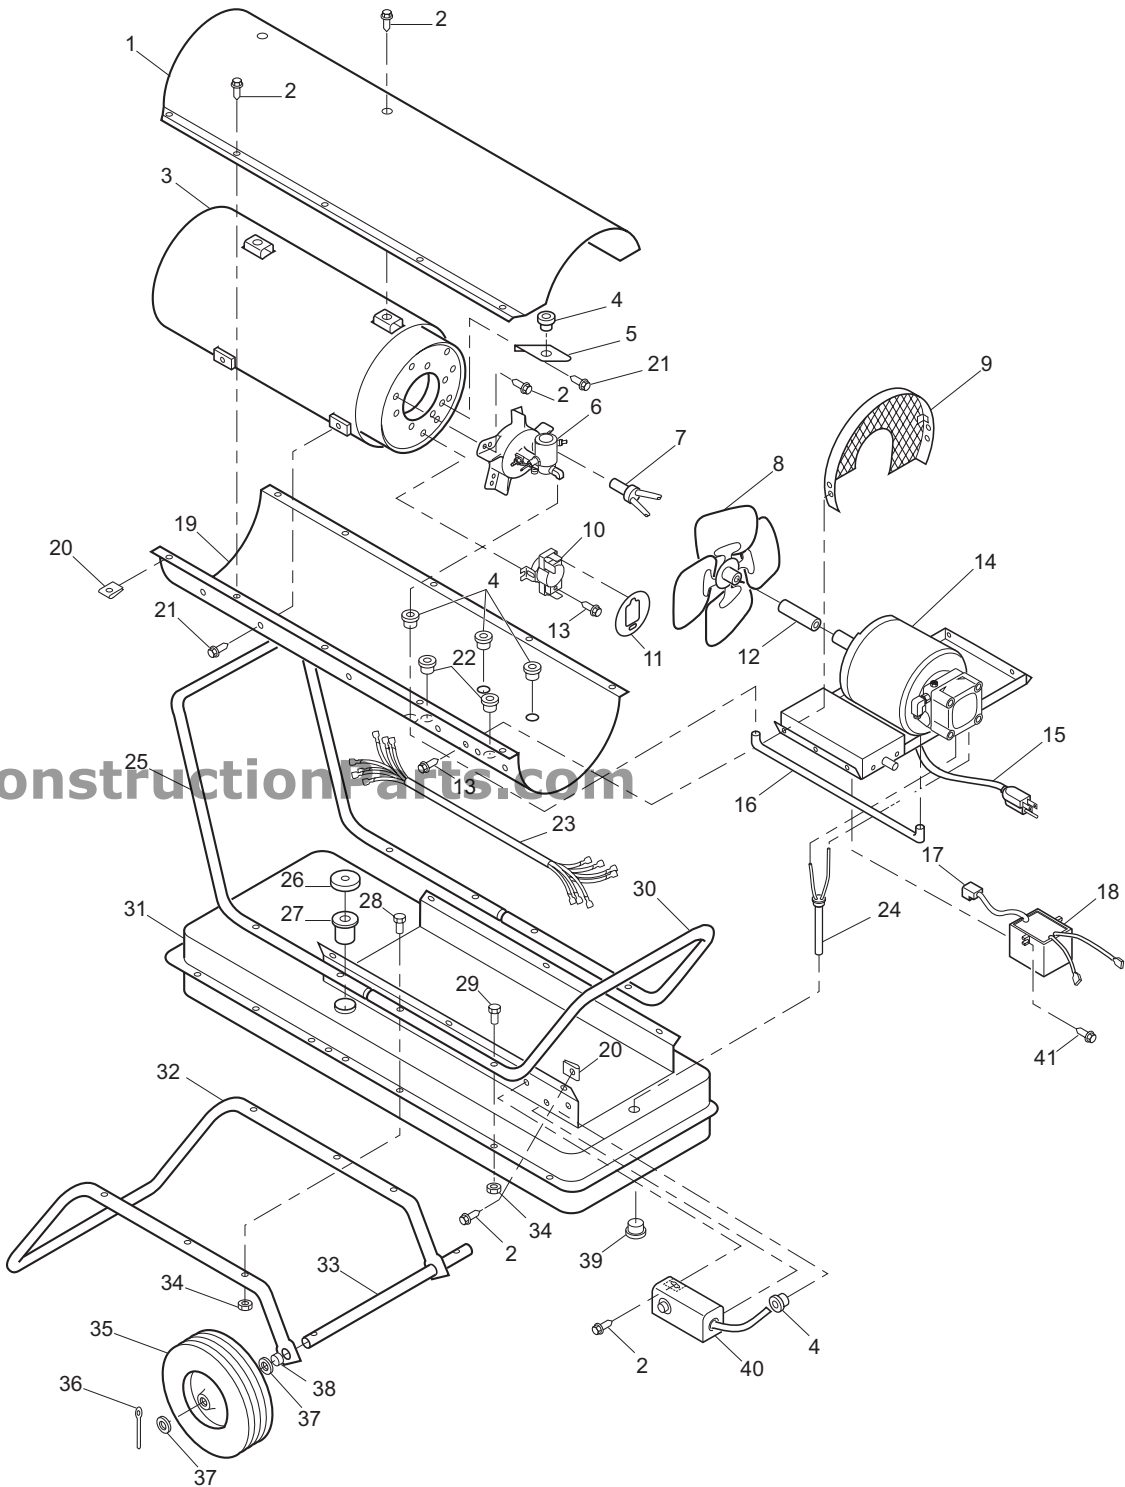

ILLUSTRATED PARTS BREAKDOWN
ConstructionParts.com **888-634-4289**

ConstructionParts.com **888-634-4289**

PARTS LIST

ConstructionParts.com

888-634-4289

MODEL CP350AK

This list contains replaceable parts used in your heater. When ordering parts, follow the instructions on the back page of this manual.

REF. NO.	PART NO.	DESCRIPTION	QTY.
1	130-20768	Upper shell	1
2	130-20805	Screw, #10-16 x 1/2"	15
3	130-20776	Combustion Chamber & Shield	1
4	130-20931	Bushing	7
5	130-20942	Air Deflector	5
6	400-20829	Burner Head Assembly	1
7	130-20828	Photocell Assembly	1
8	130-20845	Fan	1
9	130-20937	Fan Guard	1
10	120-20938	Fan Switch	1
11	130-20939	Fan Switch Cover	1
12	130-20941	Sleeve	1
13	130-20806	Screw, #10-16 x 3/8"	13
14	**	Motor & Pump Assembly	1
15	120-20892	Power Cord	1
16	130-20940	Fuel Line	1
17	120-20891	Ignition Boot	1
18	120-20890	Electronic Ignitor	1
19	130-20769	Lower Shell	1
20	130-20936	Clip Nut	16
21	130-20815	Screw, #12-14 x 1/2"	14
22	130-20932	Bushing	2
23	120-20897	Wire Harness	1
24	130-20943	Fuel Line Assembly	1
25	130-20780	Front Handle	1
26	130-20944	Fuel Cap	1
27	130-20946	Filler Neck Screen	1
28	130-20817	Screw, 1/4-20 x 2 1/4"	6
29	130-20816	Screw, 1/4-20 x 1 1/2"	2
30	130-20781	Rear Handle	1
31	130-20779	Fuel Tank	1
32	130-20846	Wheel Support Frame	1
33	130-20848	Axle	1
34	130-20818	Hex Lock Nut, 1/4-20	8
35	130-20847	Wheel	2
36	130-20824	Cotter Pin, 5/32 x 1 1/4"	2
37	130-20823	Flatwasher, 5/8"	4
38	130-20849	Wheel Spacer	2
39	130-20945	Drain Plug	1
40	120-20898	Thermostat	1
41	130-20807	Screw, #10-16 x 3/4"	2

** Not available as complete assembly. See page 18.

ConstructionParts.com

888-634-4289