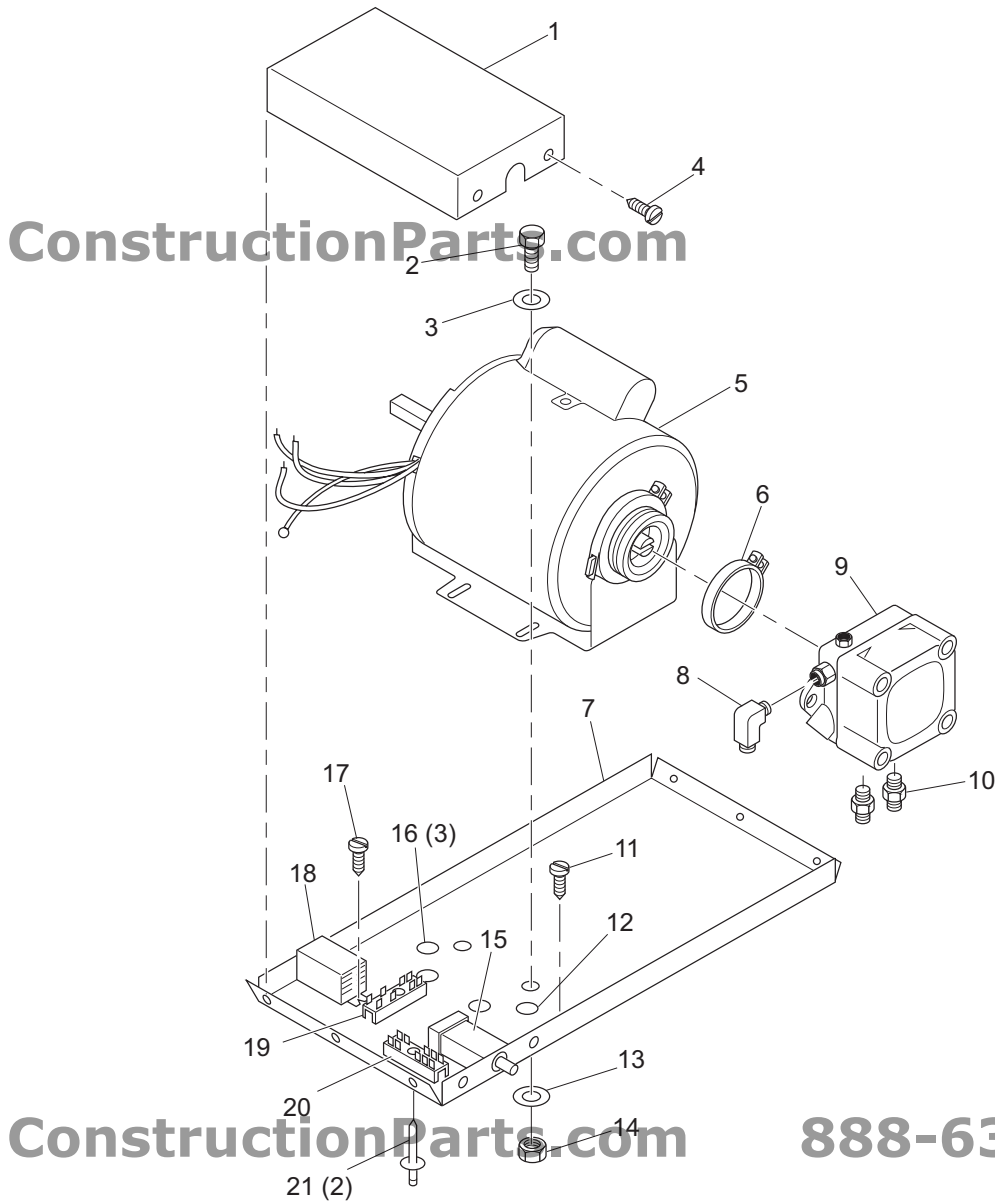

MOTOR AND PUMP ASSEMBLY 350,000 AND 600,000 BTU/HR
HEATERS WITH FUEL FILTER INTERNAL TO PUMP