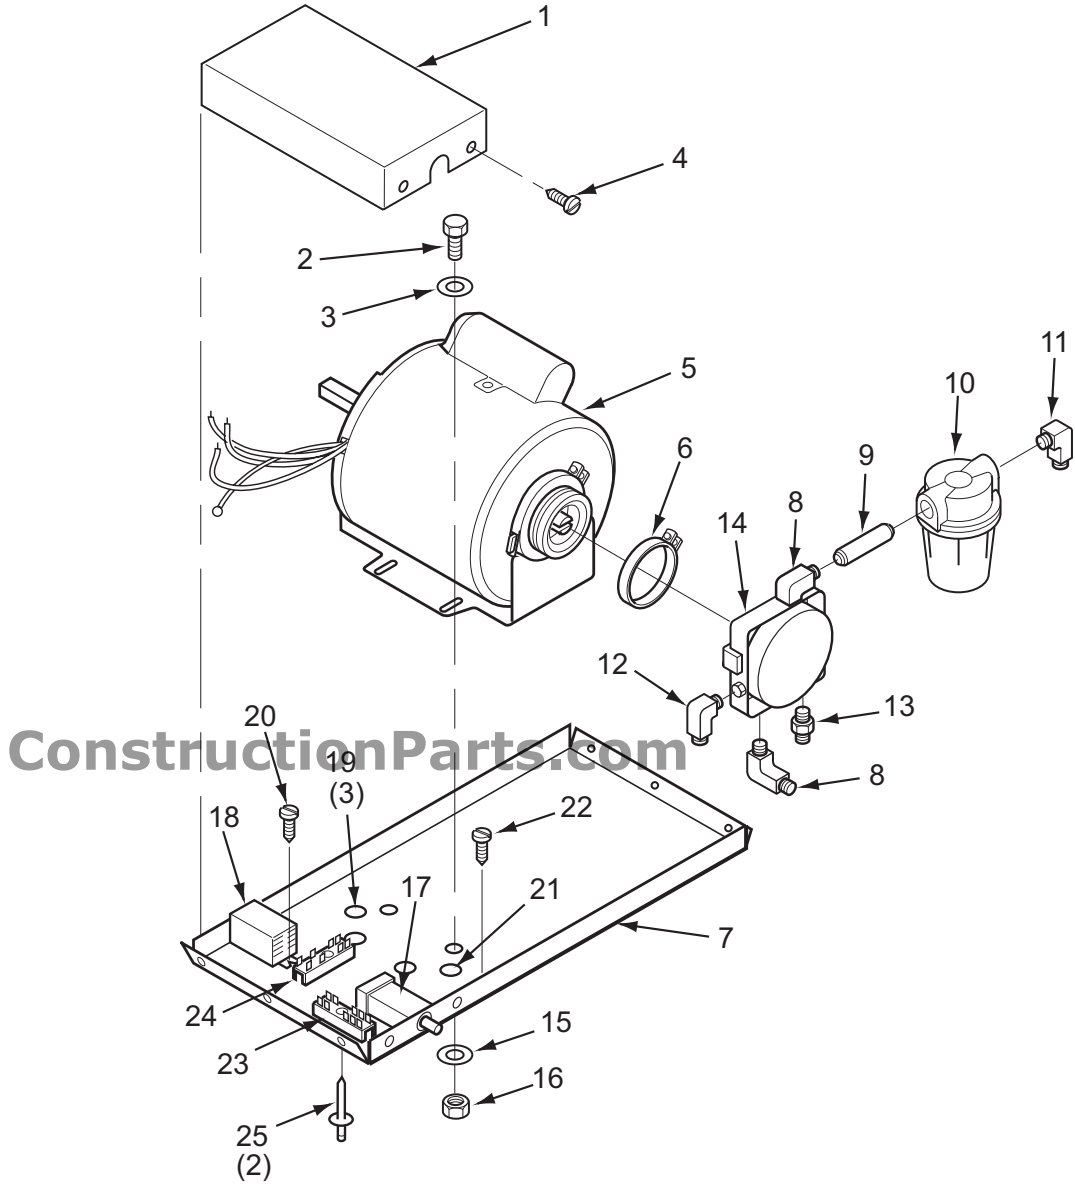

ILLUSTRATED PARTS BREAKDOWN

ConstructionParts.com 888-634-4289
MOTOR AND PUMP ASSEMBLY 350,000 AND 600,000 BTU/HR
FOR HEATERS WITH FUEL FILTER/CANISTER EXTERNAL TO PUMP

ConstructionParts.com

888-634-4289

PARTS LIST

ConstructionParts.com 888-634-4289
MOTOR AND PUMP ASSEMBLY 350,000 AND 600,000 BTU/HR
FOR HEATERS WITH FUEL FILTER/CANISTER EXTERNAL TO PUMP

REF. NO.	PART NO.	DESCRIPTION	QTY.
1	130-20868	Wiring Cover	1
2	130-20819	Screw, 5/16-24 x 5/16"	4
3	130-20820	External Lockwasher, 5/16"	4
4	130-20806	Screw, #10-16 x 3/8"	3
5	120-20870	Motor (350,000 Btu/Hr)	1
	130-21912	Motor (600,000 Btu/Hr)	1
6	130-20866	Flange Clamp (holds pump to motor)	1
7	130-20865	Motor Support (350,000 Btu/Hr)	1
	130-21913	Motor Support (600,000 Btu/Hr)	1
8	130-20871	Street Elbow	2
9	130-20872	Pipe Nipple	1
10	400-20873	Fuel Filter Assembly	1
	130-20874	Filter Element (inside fuel filter assembly, includes rubber gaskets)	1
11	130-20869	90° Male Elbow	1
12	130-20842	Compression Elbow	1
13	130-20925	Straight Fitting	1
14	130-20867	Fuel Pump	1
15	130-20820**	Lockwasher, 5/16"	4
16	130-20821	Hex Nut, 5/16-24"	4
17	120-20875	Flame-out Control	1
18	120-20896	Power Relay	1
19	130-20926	Snap Bushing	3
20	130-20808	Screw, #6-32 x 3/8"	2
21	130-22132	Strain Relief Bushing	1
22	130-20811	Screw, #8-32 x 1/4"	1
23	120-20887	Terminal Board	1
24	120-20895	Terminal Board	1
25	130-20927	Rivet	2

** Standard hardware item

ConstructionParts.com

888-634-4289